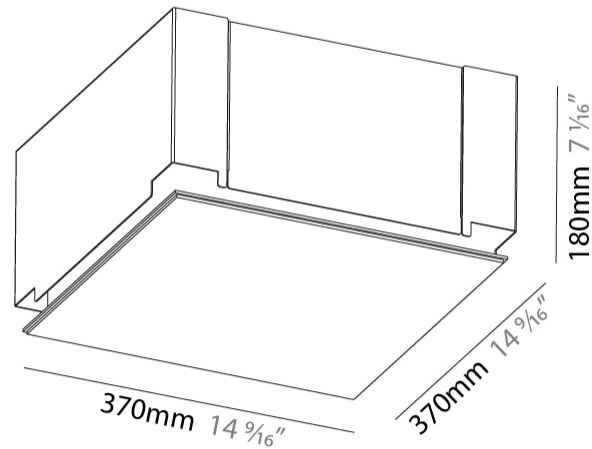

PHYSICAL

Shape: Square
Length (mm): 370
Length (in): 14 9/16
Width (mm): 370
Width (in): 14 9/16
Height (mm): 180
Height (in): 7 1/16
Ceiling Thickness (mm): 10 / 12.5 / 15 / 25 / 30
Ceiling Thickness (in): 3/8 or 1/2 or 9/16 or 1 or 1 3/16
Min. Recessing Depth (mm): 200
Min. Recessing Depth (in): 7 7/8
Light Distribution: Direct
Diffuser: PMMA - Opal
Fixture Finish: SSR / BKV / CWI / CRY / HAB / UFT / ITA / RUA / FTG / MYG / LOD / PUS / FRO / FUP / KIA / POP / BLS / SPG / MEY / GOH / GUM / CHC / COM / ABZ / JAG / OBR / MOS / ROR
Fixture Material: Extruded Aluminum / Steel
Cable Details: 405mm 15 15/16" x 405mm / 15 15/16"
Upon Request: Unique Sizes Unique Ceiling Thickness Unique Mounting Depth Spot Inserts

ELECTRICAL

Lamp Type: LED (Zhaga Standard)
Input Wattage (W): 12.4
Total Output Wattage (W): 10.8
Dimming: Tri-Mode (Non-Dimming and Phase Dimming (120Vac only) and 0-10V Dimming)
Driver Included: Yes
Driver Location: Integrated
Driver Type: Constant Current - Universal
Driver Class: Class 2
Input Voltage (V): 120 - 277
Constant Current (MA): 350

LED

Color Temperature (°K): 3000 / 3500 / 4000
Max. Delivered Lumen (lm): 1090 / 1107 / 1130
CRI: >80 CRI
Efficiency (%): 0.651
Lamp Life (hrs): 50000
Upon Request: RGB-W Tunable White Special Color Temperature CRI90

OPTICAL

RATINGS AND CERTIFICATIONS

Certified By: Certified for North American Standards
IP rating: IP20

200mm 7 1/16" 405mm x 405mm 15 15/16" x 15 15/16" 10 | 12 1/2 | 15 | 25 | 30mm 3/8" 1/2" 9/16" 1" 1 3/16"