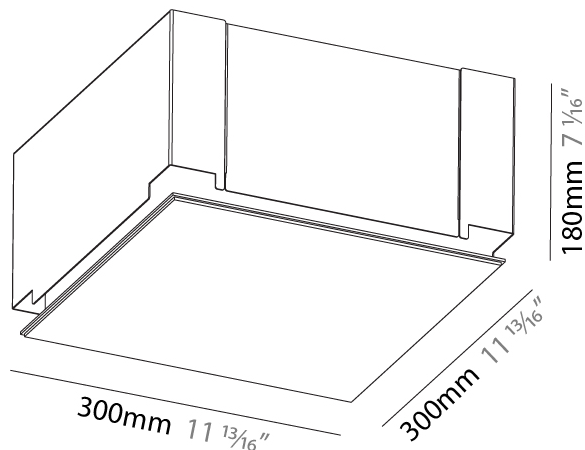

PHYSICAL

Shape: Square
Length (mm): 300
Length (in): 11 ¹³/₁₆"
Width (mm): 300
Width (in): 11 ¹³/₁₆"
Height (mm): 180
Height (in): 7 ¹/₁₆"
Ceiling Thickness (mm): 10 / 12.5 / 15 / 25 / 30
Ceiling Thickness (in): 3/8 or 1/2 or 9/16 or 1 or 1 3/16
Min. Recessing Depth (mm): 200
Min. Recessing Depth (in): 7 ⁷/₈"
Light Distribution: Direct
Diffuser: PMMA - Opal
Fixture Finish: SSR / BKV / CWI / CRY / HAB / UFT / ITA / RUA / FTG / MYG / LOD / PUS / FRO / FUP / KIA / POP / BLS / SPG / MEY / GOH / GUM / CHC / COM / ABZ / JAG / OBR / MOS / ROR
Fixture Material: Extruded Aluminum / Steel
Cut-out Measurements: 335mm 13 3/16" x 335mm / 13 3/16"
Upon Request: Unique Sizes Unique Ceiling Thickness Unique Mounting Depth Spot Inserts

ELECTRICAL

Lamp Type: LED (Zhaga Standard)
Input Wattage (W): 12.4
Total Output Wattage (W): 10.8
Dimming: Tri-Mode (Non-Dimming and Phase Dimming (120Vac only) and 0-10V Dimming)
Driver Included: Yes
Driver Location: Integrated
Driver Type: Constant Current - Universal
Driver Class: Class 2
Input Voltage (V): 120 - 277
Constant Current (MA): 350

LED

Color Temperature (°K): 3000 / 3500 / 4000
Max. Delivered Lumen (lm): 850 / 902 / 920
CRI: >80 CRI
Efficiency (%): 65% (5mm Perspex)
Lamp Life (hrs): 50000
Upon Request: RGB-W Tunable White Special Color Temperature CRI90

OPTICAL

RATINGS AND CERTIFICATIONS

Certified By: Certified for North American Standards
IP rating: IP20